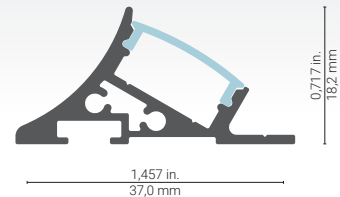

## 1000 Series

Dimensional drawing

**Practical and aesthetic**, the 1650 is **the sleekest profile for POP displays**. Offering a 30° angle, it has a very aesthetic look with its curved appearance. Optimize the lighting of the items on your shelves and racks with this versatile profile, in addition to providing lighting without hot spots\*. The 1650 allows diffusion at an excellent range with its angle of projection of 30°. Use our clear lens with this profile to maximize the light output.

### Features

- Profile designed to light articles in displays and shelves.
- Designed to give a uniform light without hot spots\* with an opal lens and a strip of 120 LEDs per meter or more.
- Custom length by sections of 2 to 240 inches (6m).
- Application guide for 10mm (3/8-inch) LED strip or less.
- Made of ALCOA 6063 T-5 aluminum alloy increasing heat dissipation.
- Its use increases the lifetime of your LED strip.
- Compatible with several installation accessories.
- Designed to meet North-American woodworking standards.

### LED strip compatibility

Compatible with LED strips up to **14mm** wide.

- B3528-xxV-60 - 8mm - 4.8W (95 lm/ft)
- B3528-xxV-120 - 8mm - 9.6W (220 lm/ft)
- B3528-xxV - 120H - 5mm - 9.6W (220 lm/ft)
- B3528-24V - 180H - 5mm - 14.4W (288 lm/ft)
- B3528-xxV-240 - 14mm - 19.5W (410 lm/ft)
- B5050-xxV-60 - 10mm - 14.4W (407 lm/ft)
- B5050-xxV-72 - 10mm - 17.8W (488 lm/ft)